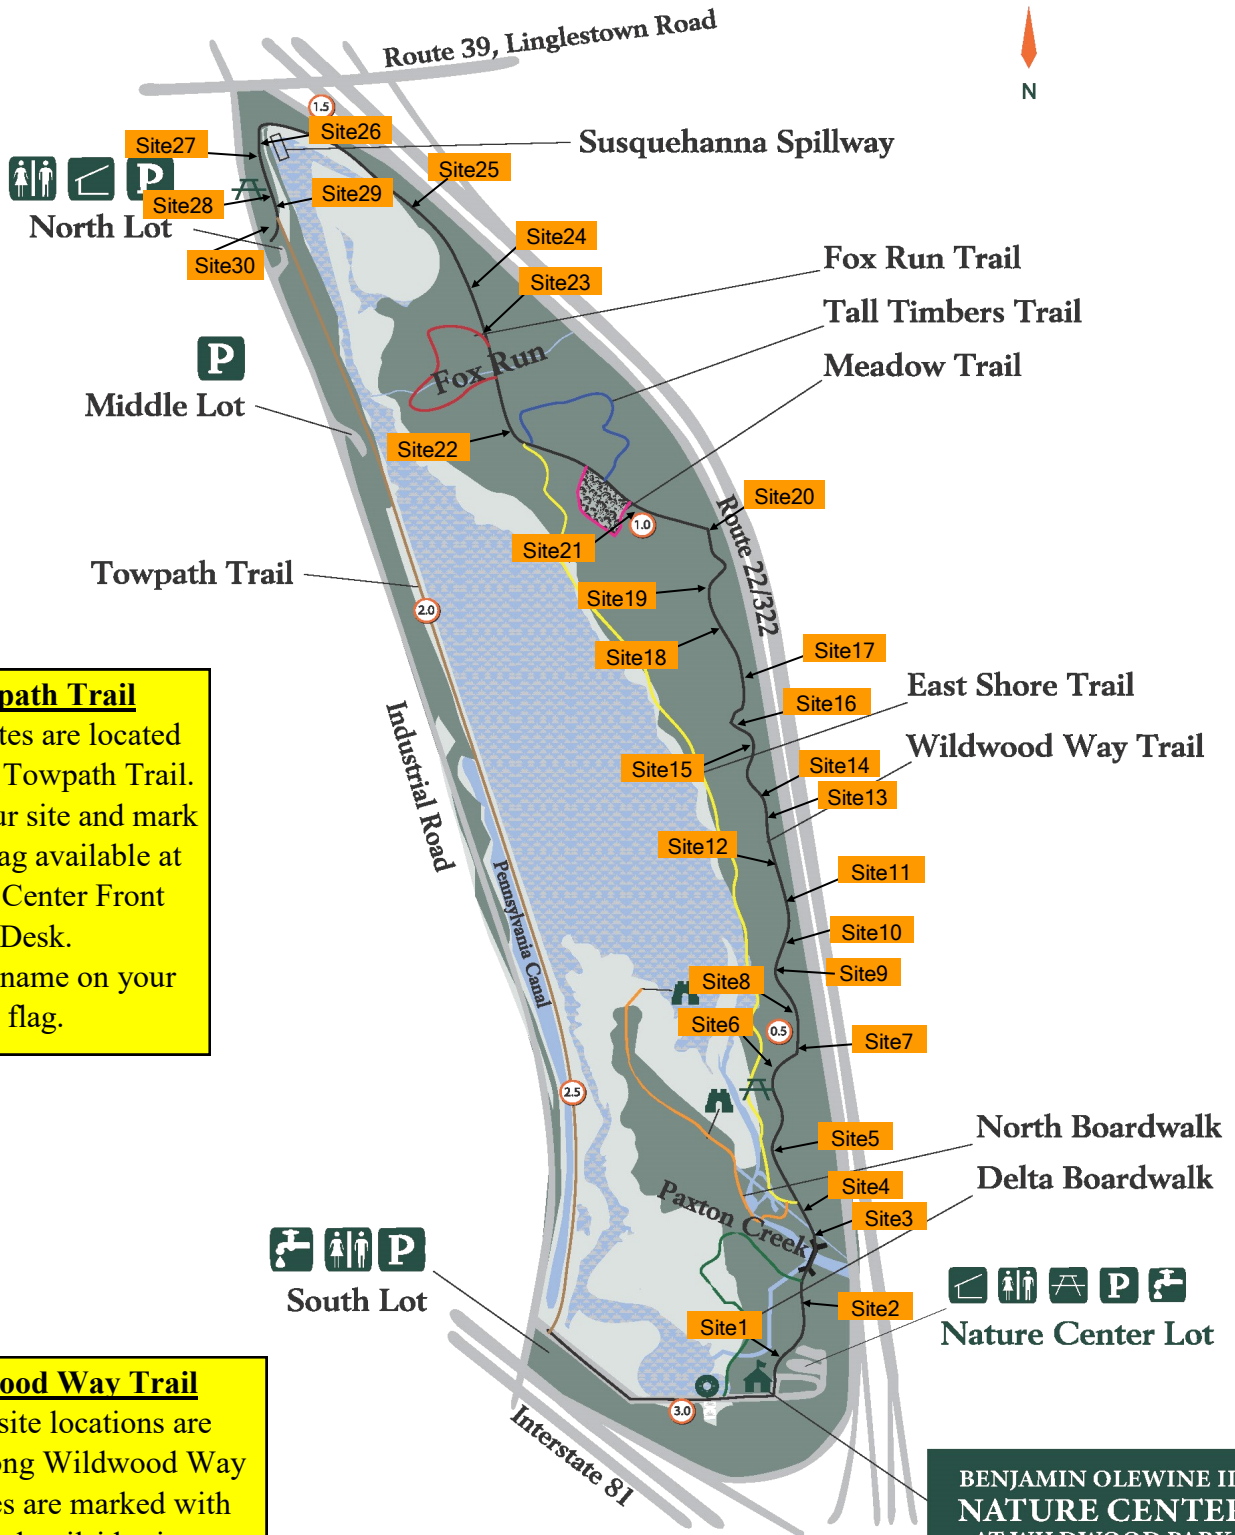

2025 Art In The Wild Sites

Wildwood Park Map

Towpath Trail
 Water sites are located along the Towpath Trail. Select your site and mark with a flag available at Nature Center Front Desk. Include name on your flag.

Wildwood Way Trail
 30 land site locations are marked along Wildwood Way Trail. Sites are marked with numbered trailside signs between the Nature Center and the North Lot.

**BENJAMIN OLEWINE III
 NATURE CENTER
 AT WILDWOOD PARK**