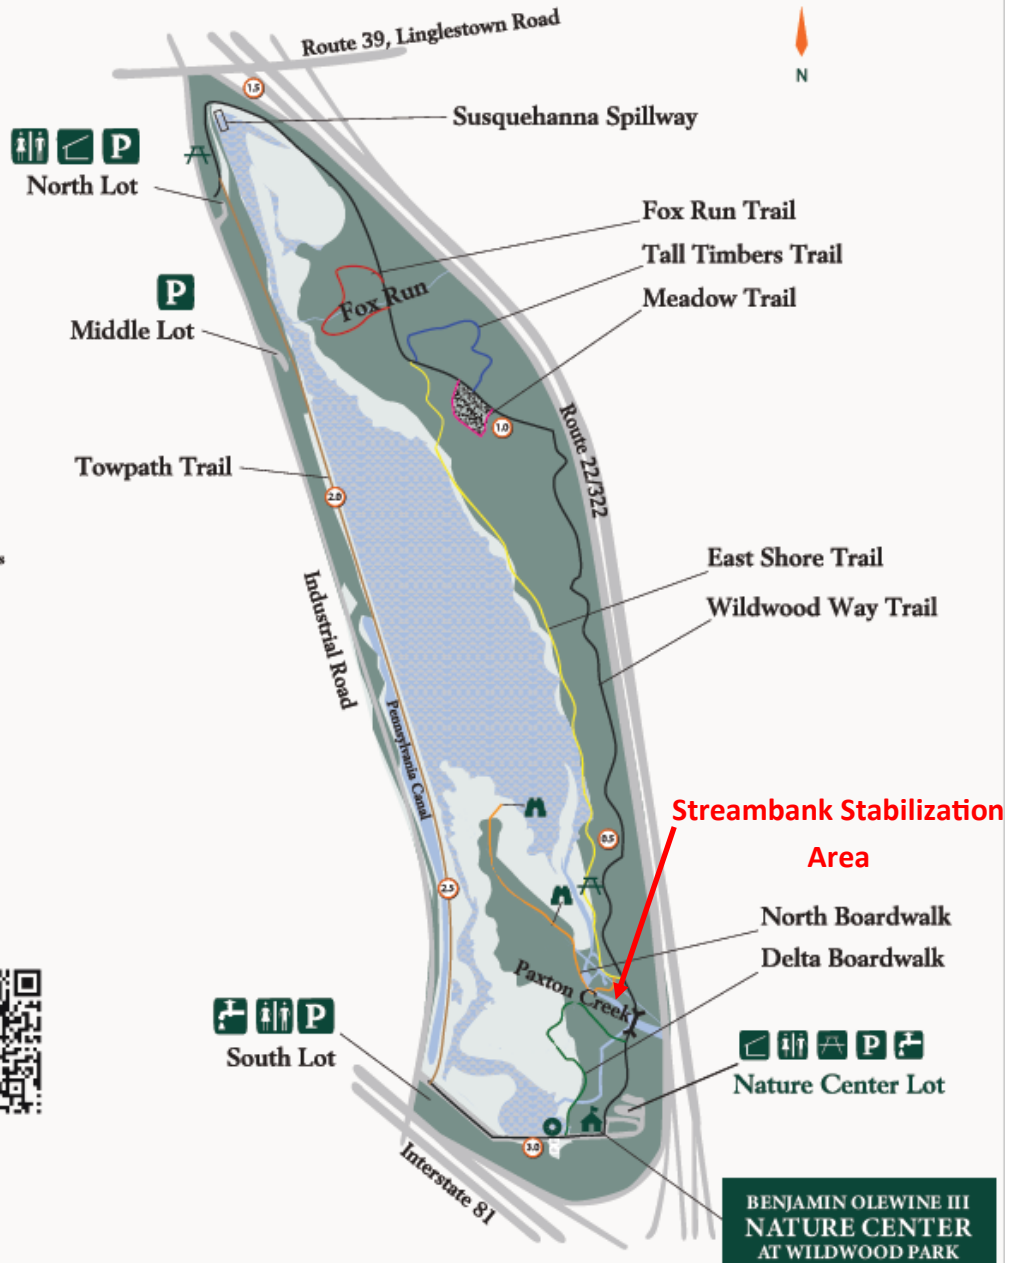

Wildwood Park Map

Trails

- Wildwood Way Trail (macadam) 2.1 miles
- Towpath Trail (unpaved) 1 mile
- Delta Boardwalk (wood) 0.4 mile
- North Boardwalk (wood) 0.4 mile
- East Shore Trail (primitive) 0.9 mile
- Tall Timbers Trail (primitive) 0.25 mile
- Fox Run Trail (primitive) 0.25 mile
- Meadow Trail (grass) 0.2 mile

The trail loop around Wildwood Park, including Wildwood Way and the Towpath Trail, is 3.1 miles

Legend

- Nature Center
- Parking
- Bird Blind
- Morning Glory Overflow
- Restrooms
- Drinking Water
- Pavilion
- Picnic Area
- Mile Marker

Habitats

- Forested
- Cattail Marsh
- Meadow
- Open Marsh

WILDWOOD PARK
 100 Wildwood Way
 Harrisburg, PA 17110
explorewildwoodpark.org

**BENJAMIN OLEWINE III
 NATURE CENTER
 AT WILDWOOD PARK**